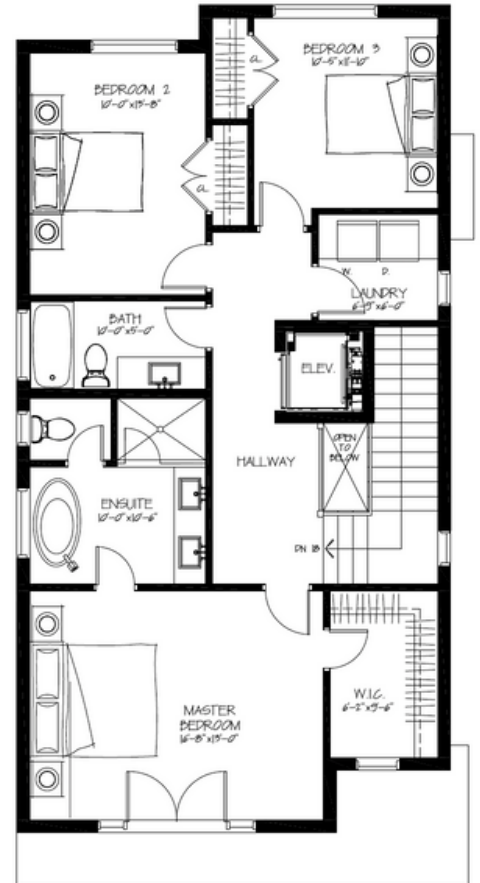

The Ridge

Elevation A w Elevator- Lot 1

Lower Level

Main Level

Upper Level

2,700 SF | 3 Bedrooms | 3.5 Bathrooms

Enjoy \$25,000 in bonuses with the purchase of these models!

- ➔ \$10,000 voucher to Dala Decor (furniture or lighting fixtures)
- ➔ \$15,000 voucher to apply to upgrades or cedar barrel sauna