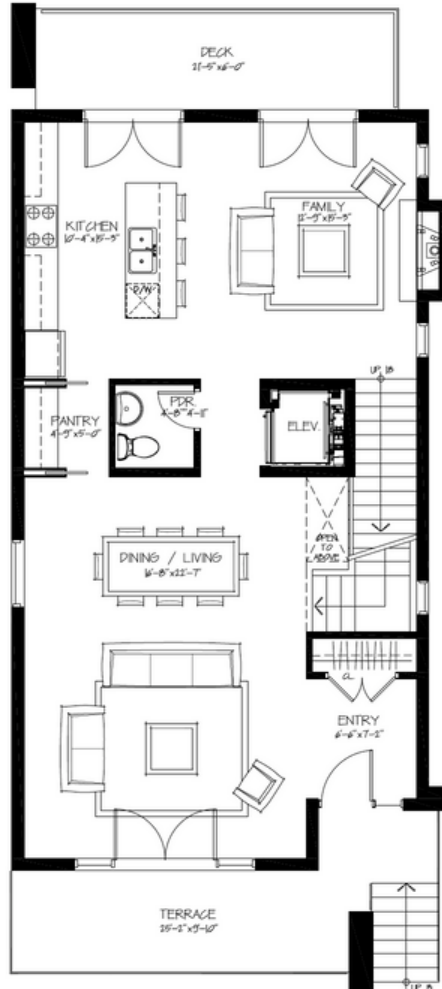

The Ridge

Elevation A w Elevator- Lot 1

Lower Level

Main Level

Upper Level

2,700 SF | 3 Bedrooms | 3.5 Bathrooms

Enjoy \$25,000 in bonuses with the purchase of these models!

- ➔ \$10,000 voucher to Dala Decor (furniture or lighting fixtures)
- ➔ \$15,000 voucher to apply to upgrades or cedar barrel sauna