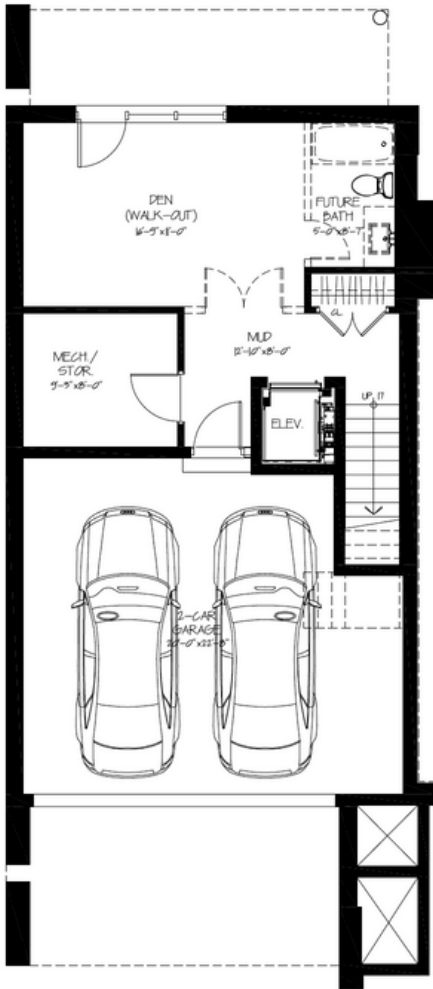

The Ridge

Elevation A w Elevator- Lot 1

Lower Level

Main Level

Upper Level

2,700 SF | 3 Bedrooms | 3.5 Bathrooms

Enjoy \$25,000 in bonuses with the purchase of these models!

- ➔ \$10,000 voucher to Dala Decor (furniture or lighting fixtures)
- ➔ \$15,000 voucher to apply to upgrades or cedar barrel sauna